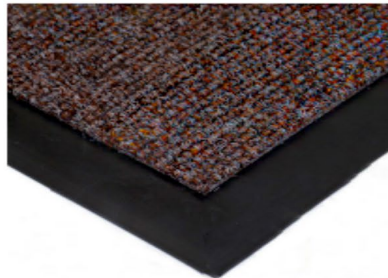

MATWORKS
Comprehensive flooring solutions

Zephyr

Category: Matting

SPECIFICATIONS

Material:	Fiberbonded 100% polypropylene
Properties:	110 fiberbonded carpet surface with rubber or latex backing strips away dirt and debris while absorbing excess moisture
Height:	10.5 mm
Size Options:	19.7" x 19.7" tiles 6'6" wide roll, up to 50' in length 13'2" wide roll, up to 50' in length
Face Weight:	50 oz.
Backing:	Rubber, Bitumen, TacFast Double-stitched edges and reinforced corners
Usage:	Walk-off matting
Maintenance:	Vacuum daily, wet-vacuum as needed
Warranty:	5-Year limited warranty

BENEFITS

- Removes dirt, debris and moisture
- Reduces slips and falls
- Improves entrance appearance
- Reduces cleaning and maintenance costs
- Indoor and outdoor installation
- Easily cleaned and maintained
- Fade resistant
- Long-lasting and durable

SAMPLE PRODUCT IMAGES

The Matworks Company, LLC
11900 Old Baltimore Pike
Beltsville, MD 20705
(800) 523-5179
info@thematworks.com