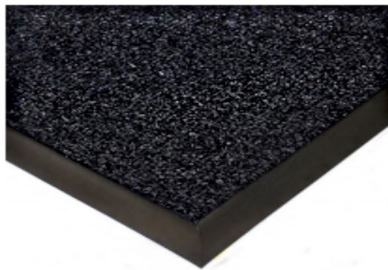

MATWORKS
Comprehensive flooring solutions

Zephyr

Category: Matting

SPECIFICATIONS

Material:	Fiberbonded 100% polypropylene
Properties:	110 fiberbonded carpet surface with rubber or latex backing strips away dirt and debris while absorbing excess moisture
Height:	10.5 mm
Size Options:	19.7" x 19.7" tiles 6'6" wide roll, up to 50' in length 13'2" wide roll, up to 50' in length
Face Weight:	50 oz.
Backing:	Rubber, Bitumen, TacFast Double-stitched edges and reinforced corners
Usage:	Walk-off matting
Maintenance:	Vacuum daily, wet-vacuum as needed
Warranty:	5-Year limited warranty

BENEFITS

- Removes dirt, debris and moisture
- Reduces slips and falls
- Improves entrance appearance
- Reduces cleaning and maintenance costs
- Indoor and outdoor installation
- Easily cleaned and maintained
- Fade resistant
- Long-lasting and durable

SAMPLE PRODUCT IMAGES

The Matworks Company, LLC
11900 Old Baltimore Pike
Beltsville, MD 20705
(800) 523-5179
info@thematworks.com