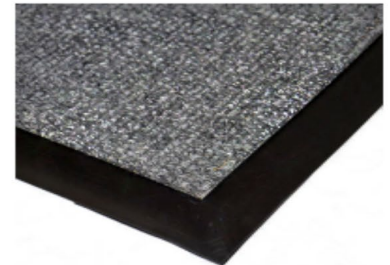

MATWORKS
Comprehensive flooring solutions

Zephyr

Category: Matting

SPECIFICATIONS

Material:	Fiberbonded 100% polypropylene
Properties:	110 fiberbonded carpet surface with rubber or latex backing strips away dirt and debris while absorbing excess moisture
Height:	10.5 mm
Size Options:	19.7" x 19.7" tiles 6'6" wide roll, up to 50' in length 13'2" wide roll, up to 50' in length
Face Weight:	50 oz.
Backing:	Rubber, Bitumen, TacFast Double-stitched edges and reinforced corners
Usage:	Walk-off matting
Maintenance:	Vacuum daily, wet-vacuum as needed
Warranty:	5-Year limited warranty

BENEFITS

- Removes dirt, debris and moisture
- Reduces slips and falls
- Improves entrance appearance
- Reduces cleaning and maintenance costs
- Indoor and outdoor installation
- Easily cleaned and maintained
- Fade resistant
- Long-lasting and durable

SAMPLE PRODUCT IMAGES

The Matworks Company, LLC
11900 Old Baltimore Pike
Beltsville, MD 20705
(800) 523-5179
info@thematworks.com